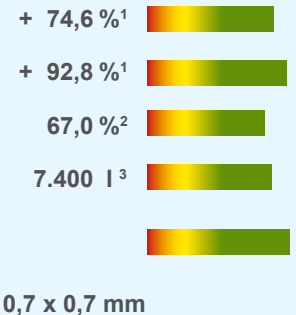

5plus dust evo forte

We created particle protection in HD design.

The outstanding properties of the 5plus particle protection meshes, while maintaining an excellent air flow are the trademark of trittec.

Almost invisible, 5plus dust evo and 5plus dust evo forte provide the liberty of leaving doors and windows open, allowing you to enjoy your own four walls to the fullest.

Convincing efficiency.

All test results from our laboratory confirm the groundbreaking efficiency of our meshes. These results have been tested and approved by independent authorities.

Improve your life quality with our particle protection mesh.

1 The value was measured in comparison to an open window on the basis of Arizona fine dust according to ISO 12103-1 A1 respectively birch pollen (5plus dust evo) and grass pollen (5plus dust evo forte).

2 open area

3 (l/m²s at 30 PA) according to EN ISO 9237, +/- 5% deviation possible

www.blauer-engel.de/uz34

* Indoor climate index = $\frac{\text{light incidence in \%} \times (\text{particle retention in \%} \times 2)}{\text{differential pressure in mbar} \times 1.000}$