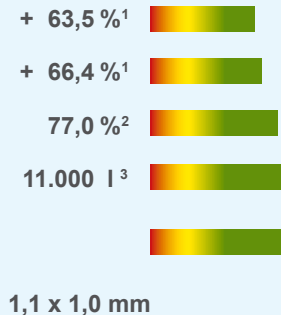

5plus dust evo